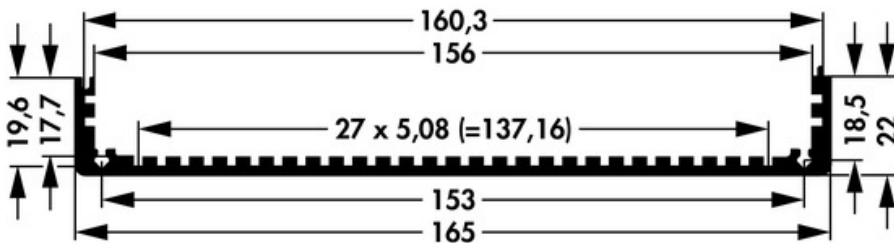

Data sheet Product KO_HL2_

Cases>Combination cases

Features

length:	100 mm / 120 mm / 160 mm / 200 mm / 220 mm / 234 mm
surface:	<ul style="list-style-type: none"> • black anodised • natural colour anodised • case profile SA, cover panels ME • transparent passivated

Technical Drawing

height:	22 mm
width:	165 mm
D:	160.3 mm

Fischer Elektronik GmbH & Co. KG
 DEUTSCHLAND • GERMANY • ALLEMAGNE

Nottebohmstraße 28
 58511 Lüdenscheid

Telefon +49 2351 435-0
 Telefax +49 2351 45754