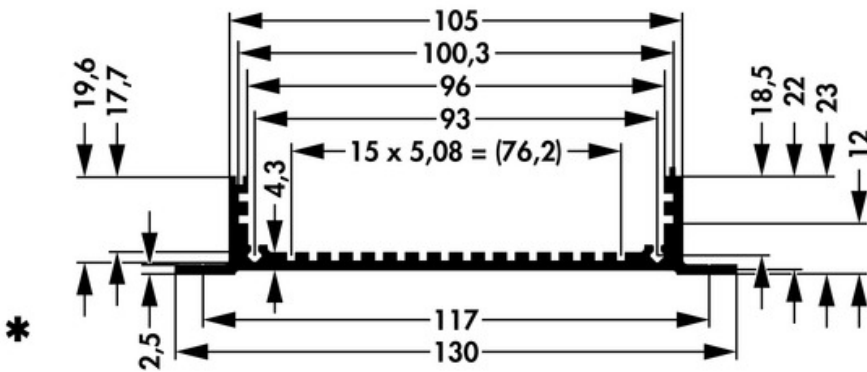

Data sheet Product KO_L2_

Cases>Combination cases

Features

length:	100 mm / 120 mm / 160 mm / 200 mm / 220 mm / 234 mm
surface:	<ul style="list-style-type: none"> • black anodised • natural colour anodised • case profile SA, cover panels ME • transparent passivated

Technical Drawing

height:	23 mm
width:	105 mm
D:	100.3 mm

Further Information

Fischer Elektronik GmbH & Co. KG
DEUTSCHLAND • GERMANY • ALLEMAGNE

Nottebohmstraße 28
58511 Lüdenscheid

Telefon +49 2351 435-0
Telefax +49 2351 45754