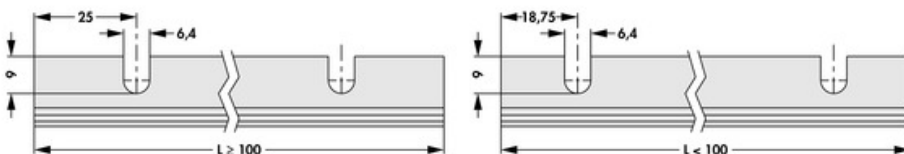

Data sheet Product KO_L2_

Cases>Combination cases

Features

length:	100 mm / 120 mm / 160 mm / 200 mm / 220 mm / 234 mm
surface:	<ul style="list-style-type: none"> • black anodised • natural colour anodised • case profile SA, cover panels ME • transparent passivated

Technical Drawing

height:	23 mm
width:	105 mm
D:	100.3 mm

Further Information

Fischer Elektronik GmbH & Co. KG
DEUTSCHLAND • GERMANY • ALLEMAGNE

Nottebohmstraße 28
58511 Lüdenscheid

Telefon +49 2351 435-0
Telefax +49 2351 45754