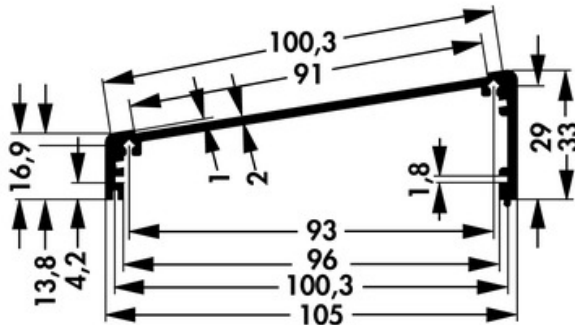

Data sheet Product KO_P2_

Cases>Combination cases

Features

length:	100 mm / 120 mm / 160 mm / 200 mm / 220 mm / 234 mm
surface:	<ul style="list-style-type: none"> • black anodised • natural colour anodised • case profile SA, cover panels ME • transparent passivated

Technical Drawing

height:	33 mm
width:	105 mm