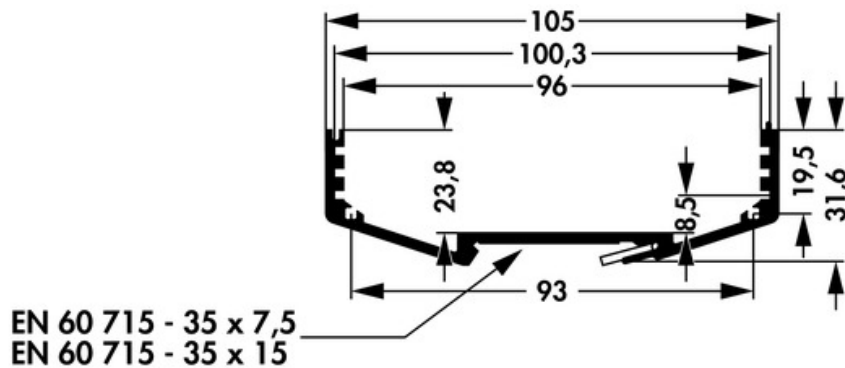

Data sheet Product KO T 3

Cases>Combination cases

Features

length:	100 mm / 120 mm / 160 mm / 200 mm / 220 mm / 234 mm
surface:	<ul style="list-style-type: none"> • black anodised • natural colour anodised • case profile SA, cover panels ME • transparent passivated

Technical Drawing

height:	26.5 mm
width:	105 mm