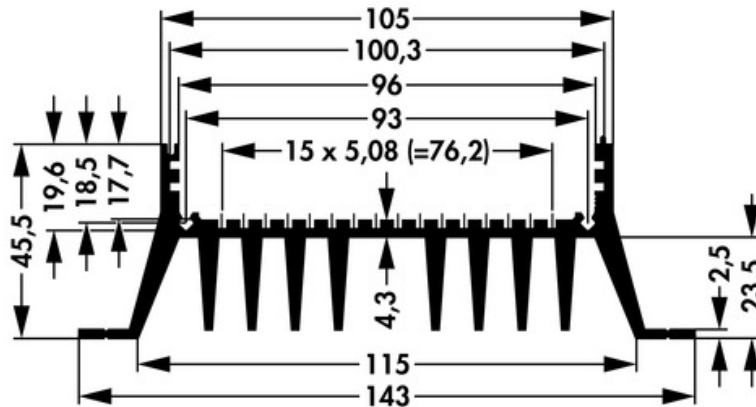

Data sheet Product KO_W2_

Cases>Combination cases

Features

length:	100 mm / 120 mm / 160 mm / 200 mm / 220 mm / 234 mm
surface:	<ul style="list-style-type: none"> • black anodised • natural colour anodised • case profile SA, cover panels ME • transparent passivated

Technical Drawing

height: 45.5 mm

width: 143 mm